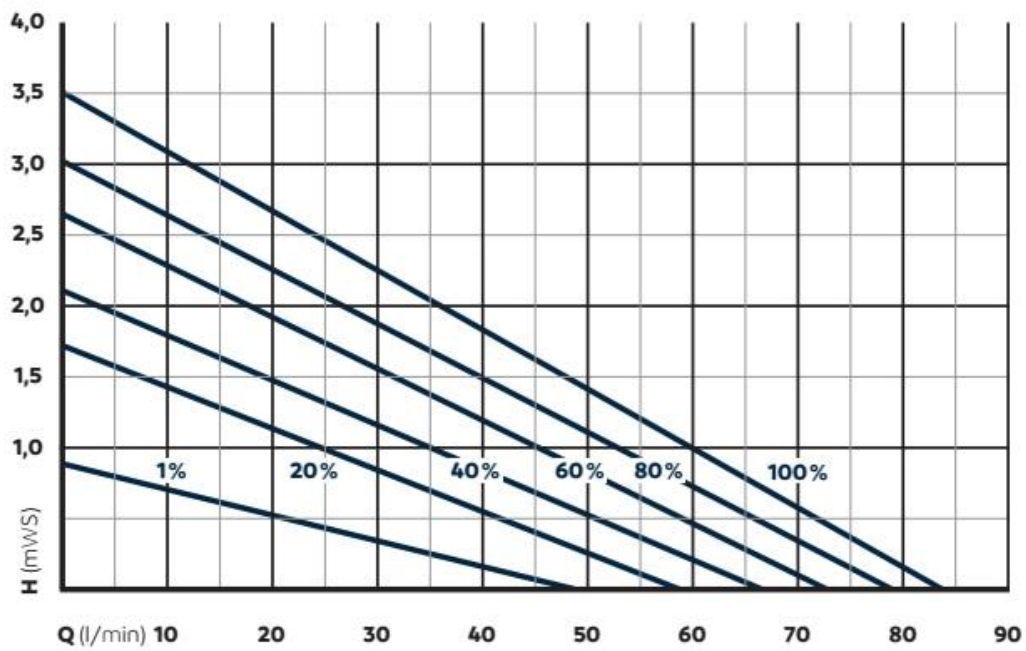

AQUAMAX ECO PREMIUM 5000 – 21000

AQUAMAX ECO PREMIUM 5000 – PRESSURE

AQUAMAX ECO PREMIUM 5000 – POWER

AQUAMAX ECO PREMIUM 5000 – SFC-FUNCTION