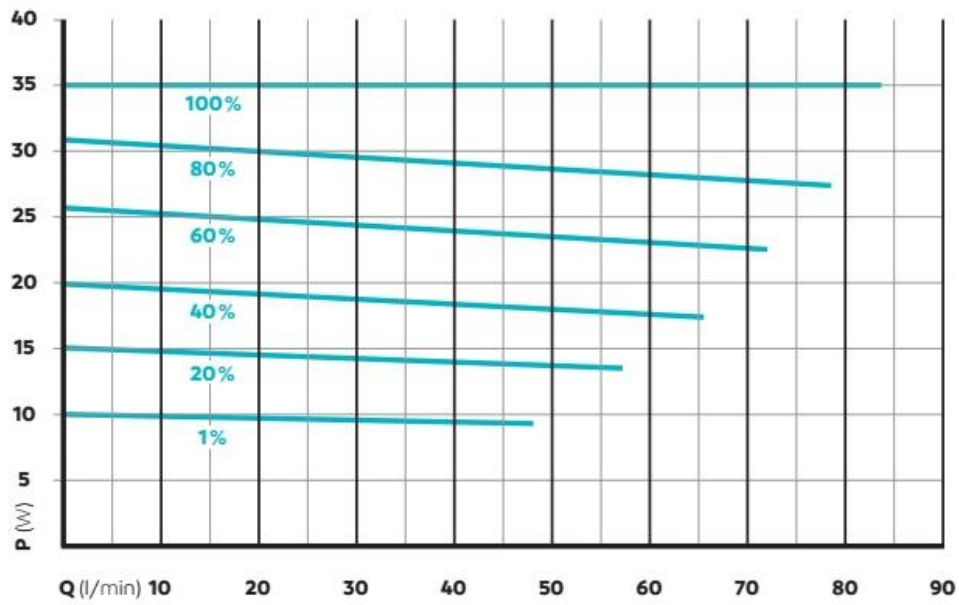

AQUAMAX ECO PREMIUM 5000 – 21000

AQUAMAX ECO PREMIUM 5000 – PRESSURE

AQUAMAX ECO PREMIUM 5000 – POWER

AQUAMAX ECO PREMIUM 5000 – SFC-FUNCTION