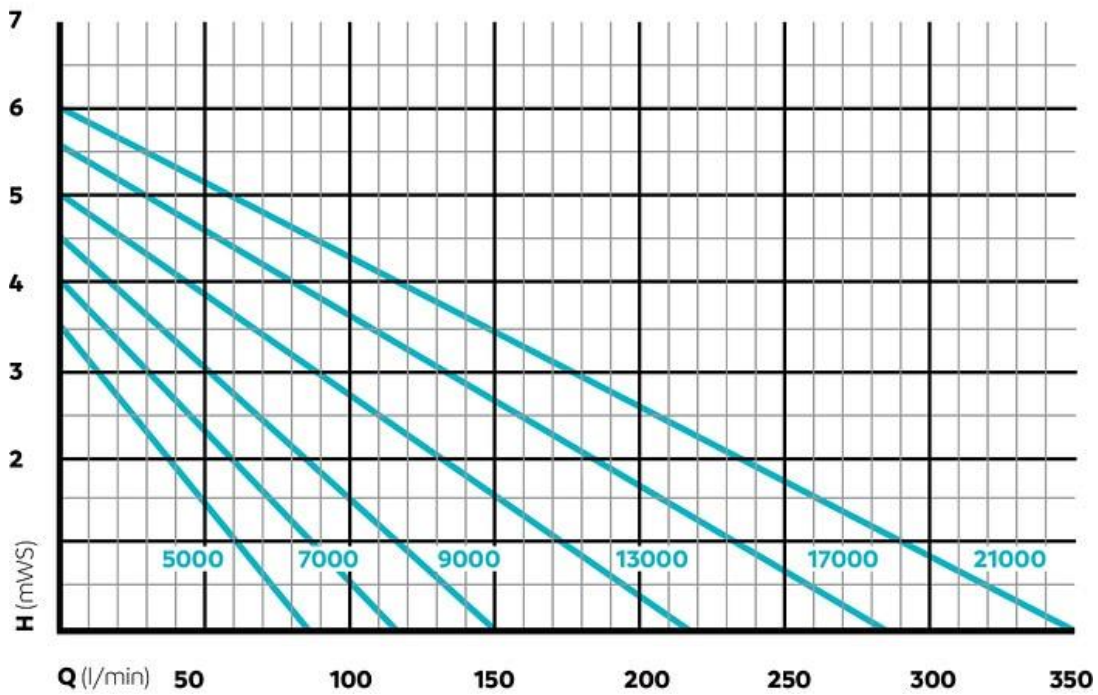

AQUAMAX ECO PREMIUM 5000 – 21000

AQUAMAX ECO PREMIUM 5000 – PRESSURE

AQUAMAX ECO PREMIUM 5000 – POWER

AQUAMAX ECO PREMIUM 5000 – SFC-FUNCTION