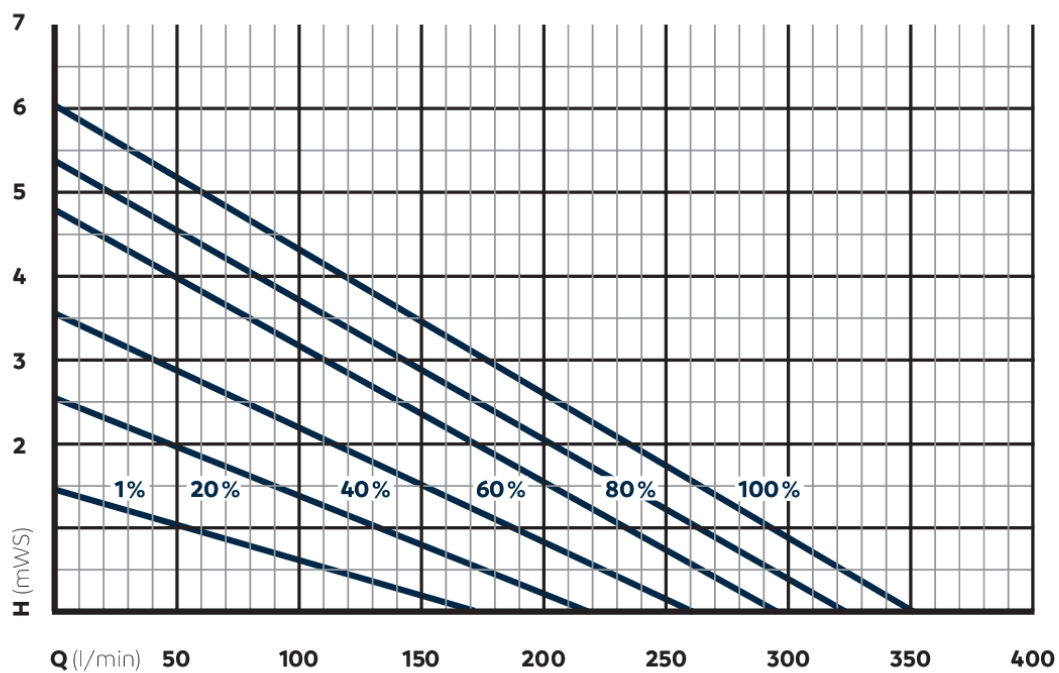

AQUAMAX ECO PREMIUM 21000 – SFC-FUNCTION

AQUAMAX ECO PREMIUM 21000 – POWER

AQUAMAX ECO PREMIUM 21000 – PRESSURE

AQUAMAX ECO PREMIUM 5000 – 21000