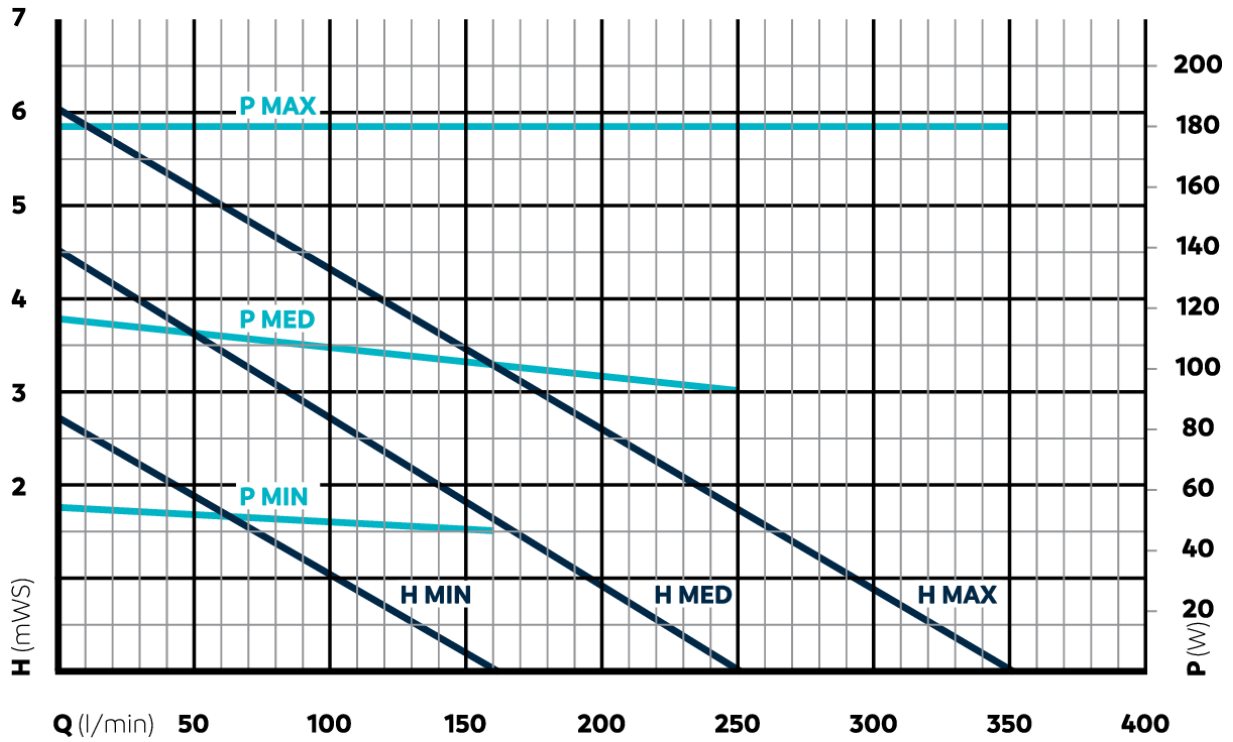

AQUAMAX ECO PREMIUM 21000 – SFC-FUNCTION

AQUAMAX ECO PREMIUM 21000 – POWER

AQUAMAX ECO PREMIUM 21000 – PRESSURE

AQUAMAX ECO PREMIUM 5000 – 21000