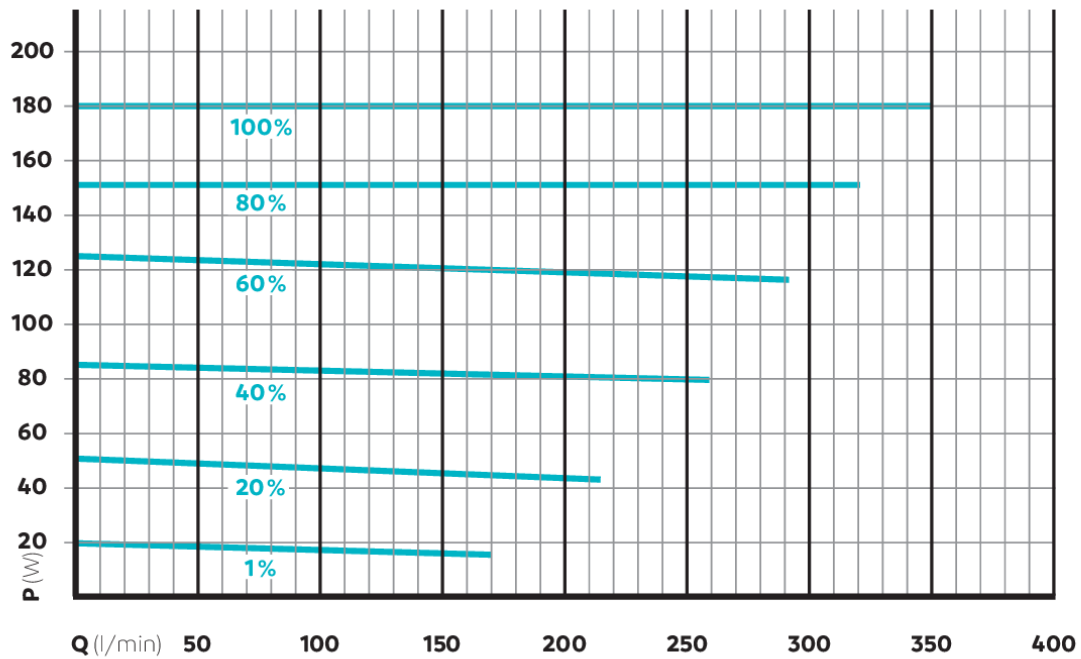

AQUAMAX ECO PREMIUM 21000 – SFC-FUNCTION

AQUAMAX ECO PREMIUM 21000 – POWER

AQUAMAX ECO PREMIUM 21000 – PRESSURE

AQUAMAX ECO PREMIUM 5000 – 21000